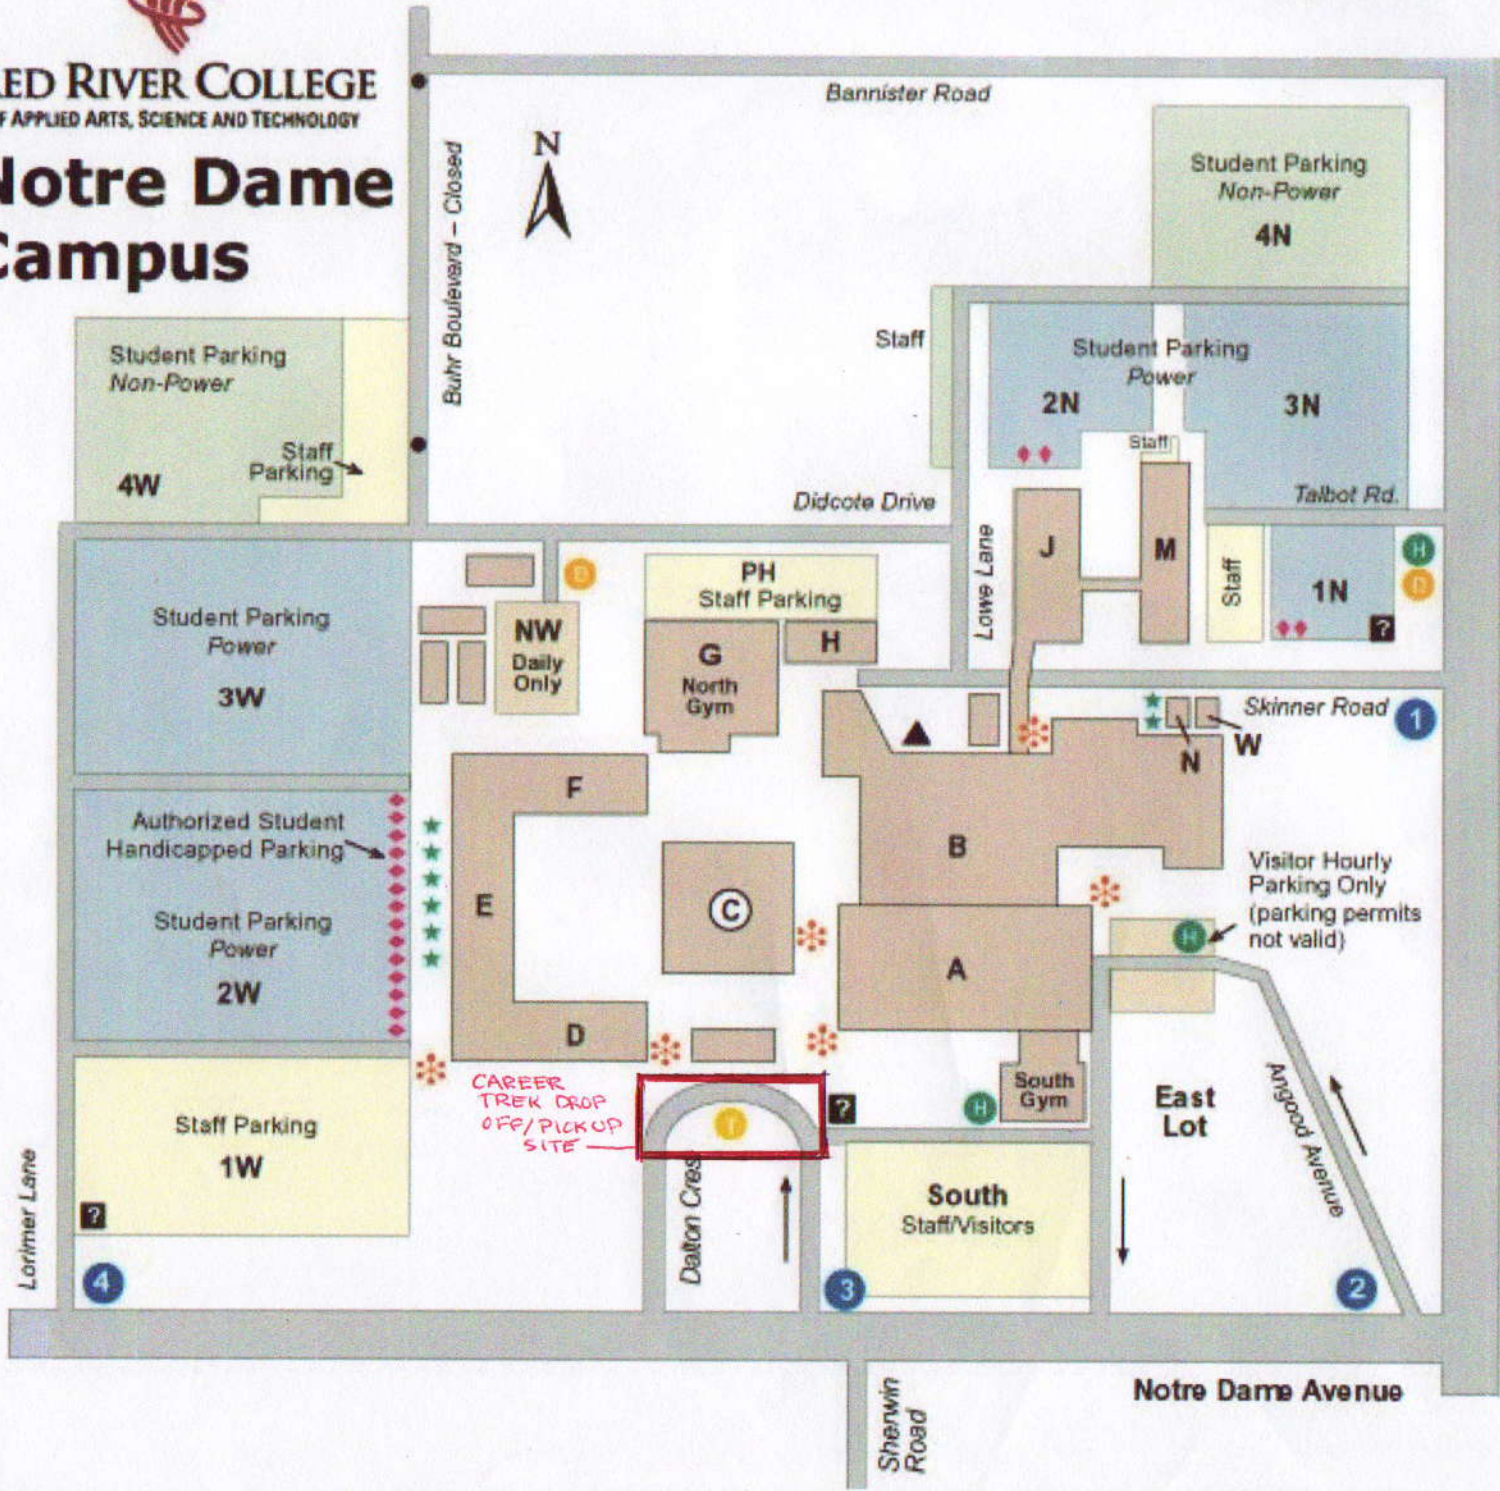

CAREER TREK RED RIVER COLLEGE CAMPUS PICK UP/DROP OFF SITE MAP

RED RIVER COLLEGE
OF APPLIED ARTS, SCIENCE AND TECHNOLOGY

Notre Dame Campus

LEGEND

- Ⓢ Administration
- Ⓜ Hourly Parking
- Ⓛ Daily Parking
- Ⓚ Transit (Bus) Loop
- Ⓛ Parking Information
- Ⓚ Wheelchair Access
- ▲ Shipping & Receiving
- ① Vehicle Entrances
- Road Closed
- Student Power
- Student Non-Power
- Staff Parking
- ♦ Authorized Student Handicapped Spots
- ★ Motorcycle Parking

DROPOFF IS ALWAYS AT 9:45AM

PICK UP TIMES:
 1ST DAY OF TERM = 3PM
 DAY 2-4 = 2:30PM
 FAMILY DAY = 2:45PM

King Edward Street
(Metro Route 90)